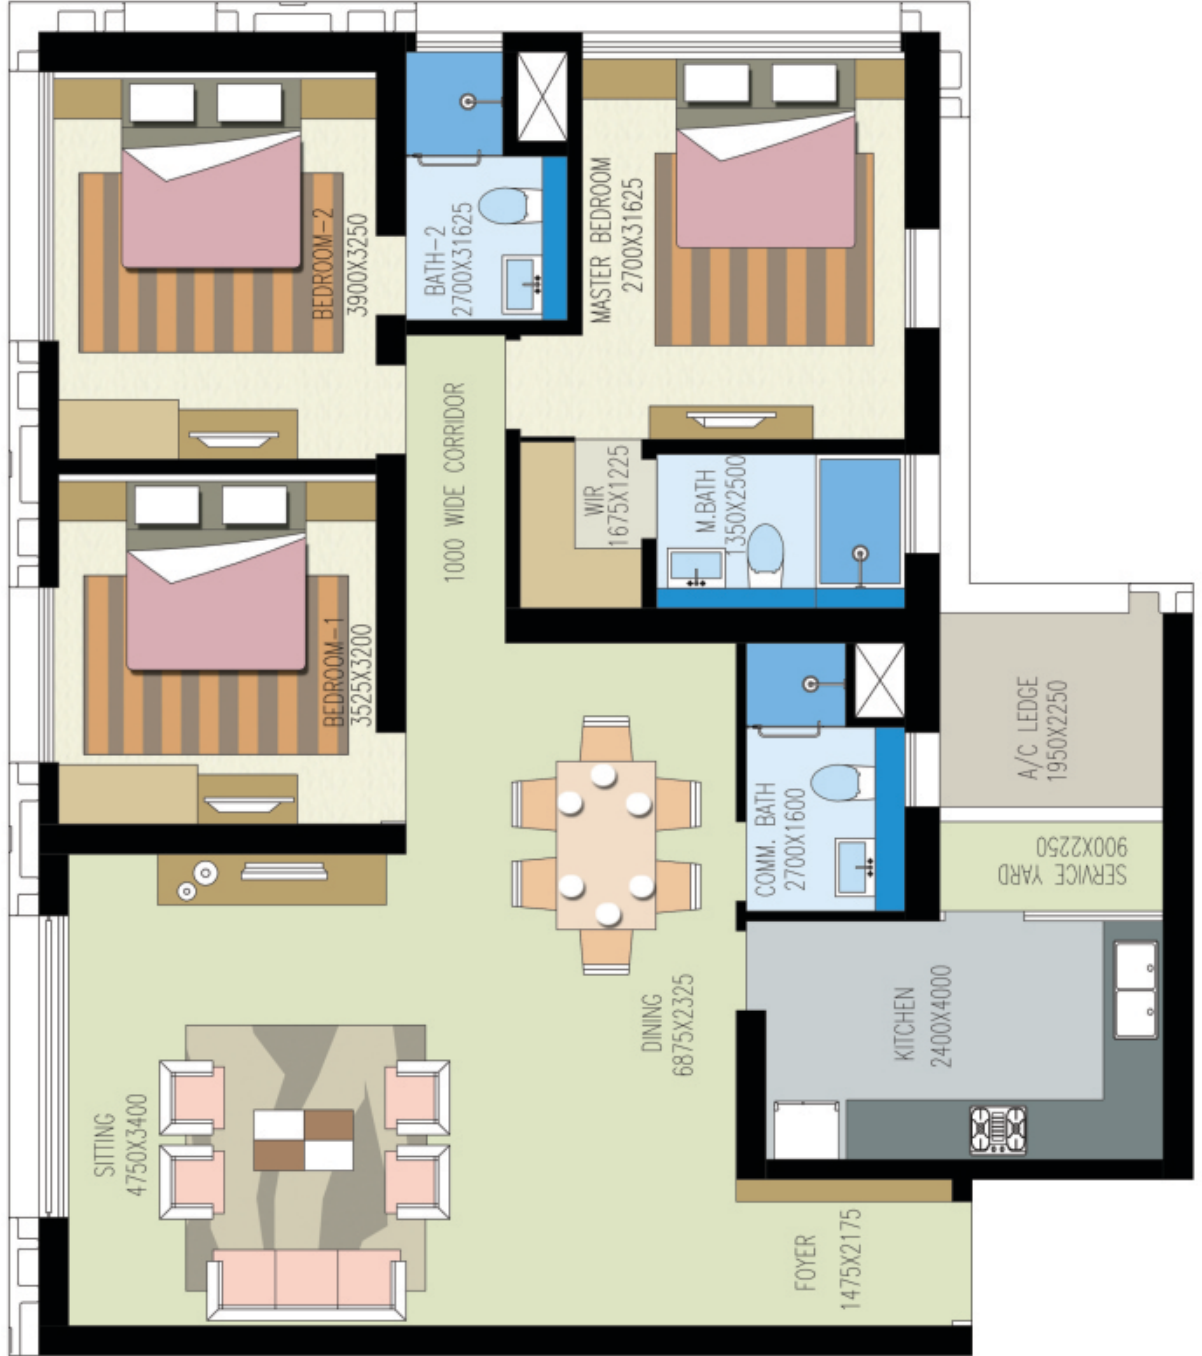

3 BEDROOM TYPE 06

S.B.A = 1833.00 Sq. Ft.

TOWER 4 TYPE 6